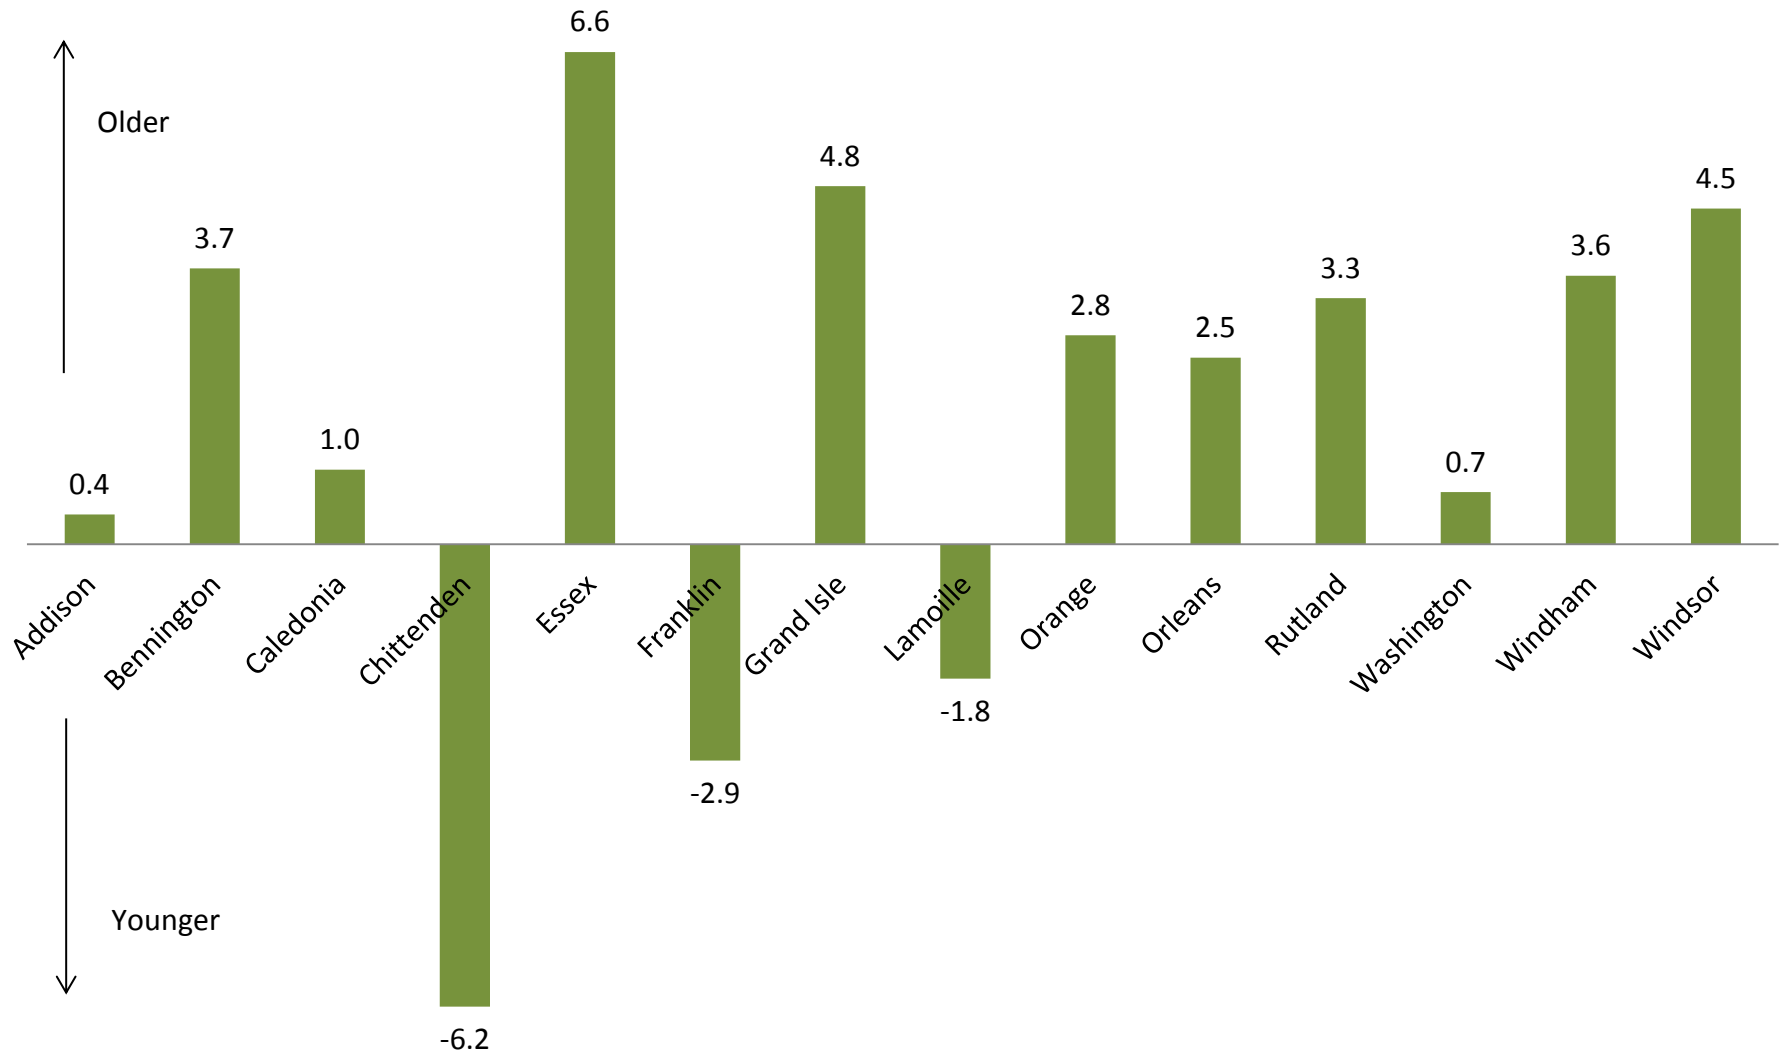

Figure 1. County-by-County Differences from Vermont's Median Age of 42.6, 2012-2016

Source: U.S. Census Bureau, 2012-2016 American Community Survey 5-Year Estimates